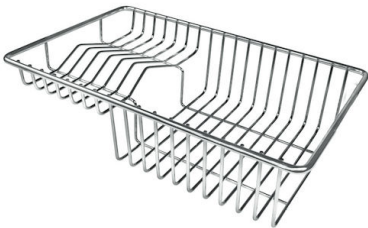

Small radius Bowls with squared shapes with a modern design and an increased capacity, for a minimal aesthetics connected with an extreme practicality.

TECHNICAL DATA

OPTIONAL ACCESSORIES

Black grid
8100 651

Chopping Board
8631 300

Grating kit complete with ring support and food collection tray
8159 101
* only in combination with the accessory
8644 101

HDPE Chopping board
8657 001

HPDE Chopping board GREY
8657 002

Iroko-wood sliding chopping board with stainless steel colander
8644 044

Stainless Steel dishes holder
8100 303
* only in combination with the accessory
8644 101

Stainless steel perforated pan PVD Gold
8151 009